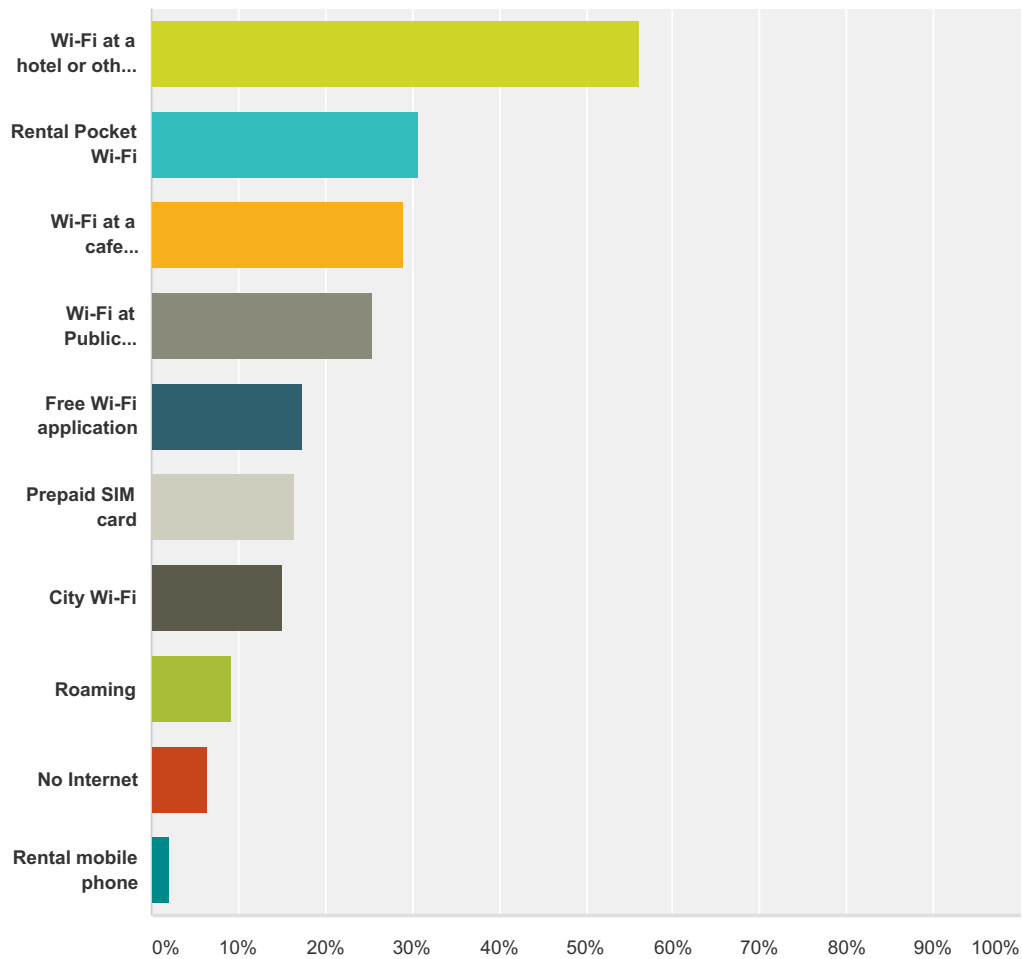

Q1 How are you connecting to the Internet during your trip to Japan?

回答: 1,133 スキップ: 32

回答の選択肢	割合 (%)	回答数
Wi-Fi at a hotel or other accommodations	56.22%	637
Rental Pocket Wi-Fi	30.71%	348
Wi-Fi at a cafe /restaurant or other commercial facilities	28.95%	328
Wi-Fi at Public transportation such as at a station or airport	25.42%	288
Free Wi-Fi application	17.39%	197
Prepaid SIM card	16.59%	188
City Wi-Fi	15.09%	171
Roaming	9.18%	104
No Internet	6.44%	73
Rental mobile phone	2.12%	24